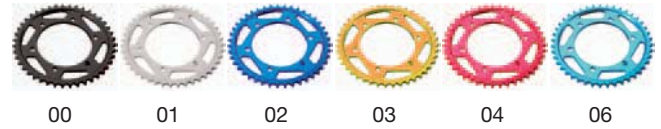

MARCA/MODELLO BIKE/MODEL	ANNO YEAR	Z orig.	Chain	Z + 0	Z + 1	Z + 2	Z + 3	Z + 4	Z - 1	PREZZO € PRICE €
DUCATI										
748	00-03	14/36	520	CKD07 *a.e.	CKD01 *a.e.	CKD02 *a.e.	CKD03 *a.e.	CKD08 *a.e.		72,00
MONSTER600	99-03	16/46	520		COD08 *a.e.	COD09 *a.e.				72,00
MONSTER750	96-98	15/38	520		COD03 *a.e.	COD04 *a.e.				72,00
MONSTER900	96-02	15/39	520		COD04 *a.e.	COD05 *a.e.				72,00
916	94-02	14/36	525	CKD09 *a.e.	CKD04 *a.e.	CKD05 *a.e.	CKD06 *a.e.	CKD10 *a.e.		72,00
996	00-03	14/36	525	CKD09 *a.e.	CKD04 *a.e.	CKD05 *a.e.	CKD06 *a.e.	CKD10 *a.e.		72,00